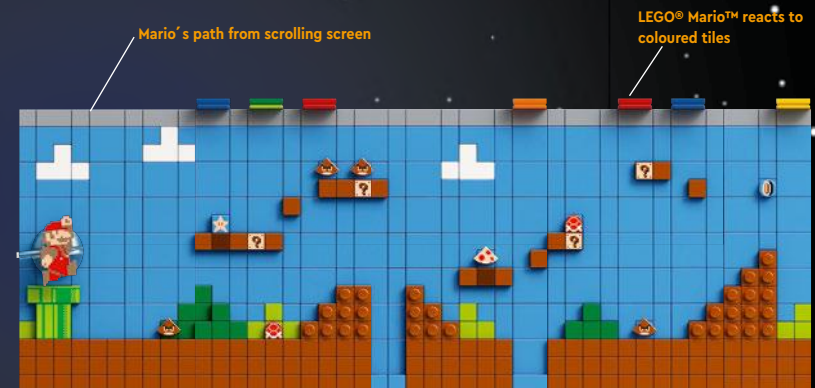

Donkey Kong™

Super Mario Bros.™

Donkey Kong™

The Legend of Zelda™

Excitebike™

Metroid™

Creating a classic 1980s-style LEGO® TV with a functional scrolling screen proved to be a major challenge for the design team. Not only did all the moving parts have to work reliably and scroll without clashing, the gearing and hand crank had to turn smoothly and consistently. The team created an automated test rig and carried out a 20-hour scrolling test before they were satisfied. On the console, the Game Pak holder was also rigorously tested, being pushed 8000 times in a row to ensure the mechanical design was durable enough.

Combine this set with LEGO® Mario™ to add another dimension to the experience. Removing the centre panel on top of the TV reveals a unique tag; scan it with your LEGO Mario™ then place him in the slot. He will then start to react to the on-screen obstacles, power-ups and enemies, all to the theme music of the original Super Mario Bros.™ game.

Starter Course 71360 needed

71374

71360

Red Shell

Super Star

Goomba

? Block

Super Mushroom